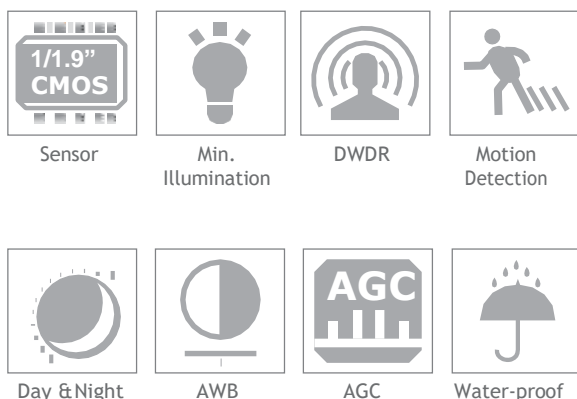

IP CAMERAS 2MP Dome IP CAMERA WDD20MIP13A

WatchDog's Best in Class IP camera series is aimed to provide high quality surveillance as an affordable offering for the small and medium businesses including small retail shops, gyms, schools, residential homes, Offices etc.

The new series includes 2 MP IR cameras in both Dome and bullet configurations with fixed and variable lens options to cater to all kinds of customer applications. The cameras come with IR LEDs so as to provide effective and efficient surveillance even during the night time. The cameras are IP66/IP67 rated that makes them resilient for outdoor applications as well

Figure 1 WDD20MIP13A

KEY FEATURES

- 2MP full real time recording
- Max resolution : 1920×1080
- SD Card Support upto 128GB
- Upto 40m IR distance
- 3D DNR, WDR 120dB
- IP 67
- Support Tripple streams
- Onvif Profile S/G/T/M compliant

WATCHDOG 2 MP IP DOME CAMERAS

SPECIFICATIONS: WDD20MIP13A

| Model NO. | WDD20MIP13A |
|-------------------------|---|
| Camera | |
| Image Sensor | 1/1.9" SONY Starvis Back-illuminated CMOS sensor |
| Resolution | 2MP |
| Effective Pixels | 1920(H)*1080(V) |
| Compression | H.264/H.264+/H.265/H.265+/JPEG/AVI /MJPEG |
| TV System | PAL/NTSC |
| Electronic Shutter Time | Auto: PAL 1/25-1/10000Sec; NTSC 1/30-1/10000Sec |
| Minimun Illumination | 0.001Lux |
| S/N Ratio | ≥60dB |
| Scanning System | Progressive |
| Video Output | Network |
| Reset Button | Optional |
| Lens | |
| Focus Length | 2.7-13.55 mm Motor Zoom |
| Focus Control | Auto |
| Lens Type | Auto |
| Pixels | 2 MP |
| Night Vision | |
| Infrared LED | 42μ x 6PCS |
| Infrared Distance | 40M |
| IR Status | Auto Control |
| IR Power On | Smart, Manual & Timed mode |
| Network | |
| Ethernet | RJ-45 (10/100Base-T) |
| Wireless | / |
| Protocol | TCP/IP, ICMP, HTTP, HTTPS, FTP, DHCP, DNS, DDNS, RTP, RTSP, RTCP ,PPPoE, NTP, UPnP, SMTP, UDP |
| ONVIF | Support ONVIF 2.4(Profile S/T/G/M) |