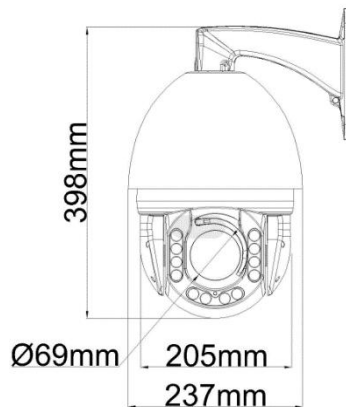

Safety	IEC 62368-1 EN 62368-1
Environment	CE-ROHS (2011/65/EU;(EU)2015/863);
Protection	Ingression protection: IP67
General	
Power	AC 24V±25%, DC 24V±25%, PoE+ (IEEE802.3 at)
	Power consumption: Max 25W
Power Interface	Wires with cold-pressed terminal
Wiper	Support
Dimensions (Ø x H)	Ø227 x 384.8mm (Ø8.9" x 15.1")
Weight	5.28kg(11.64lb)
Working Environment	-40°C~65°C(-40°F ~ 149°F), ≤95%RH
Storage Environment	-40°C~70°C(-40°F ~ 158°F), ≤95%RH
Surge protection	6KV
Vandal Resistant	N/A
Ingress Protection	IP67
Reset button	Support

Dimensions