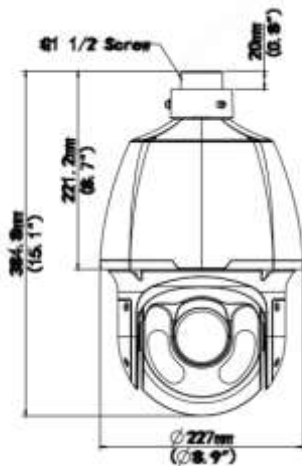

	EN 62368-1
Environment	CE-ROHS (2011/65/EU;(EU)2015/863);
Protection	Ingression protection: IP66 (IEC 60529-2013)
<b>General</b>	
Power	AC 220-230V, , DC 12V±25%, PoE+ (IEEE802.3 at)
	Power consumption: Max 25W
Power Interface	Wires with cold-pressed terminal
Dimensions (Ø x H)	Ø227 x 384.8mm (Ø8.9" x 15.1")
Weight	5.28kg(11.64lb)
Working Environment	-40°C~65°C(-40°F ~ 149°F), ≤95%RH
Storage Environment	-40°C~70°C(-40°F ~ 158°F), ≤95%RH
Surge protection	6KV
Vandal Resistant	Yes
Ingress Protection	IP67
Certification	BIS, CE, FCC, RoHS, NEMA 4X

## Dimensions