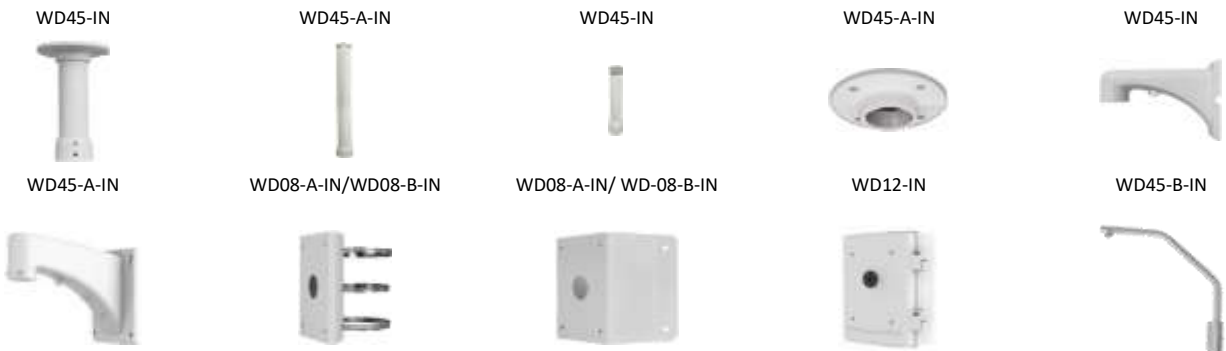

Accessories